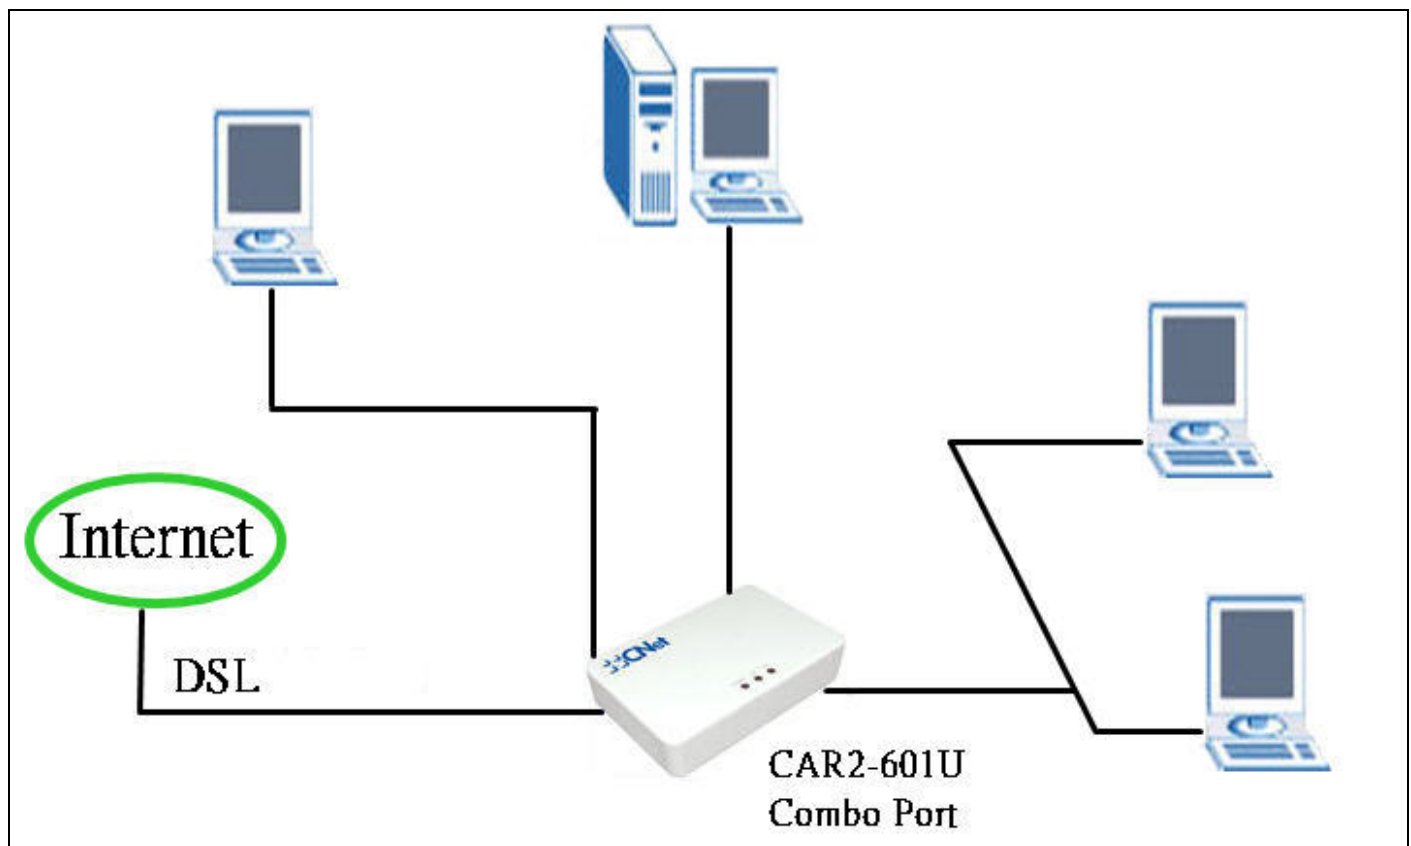

SINGLE PORT ADSL2/2+ MODEM ROUTER

www.cnetusa.com

CNet CAR2-601U is a single port Ethernet ADSL2/2+ Router that combines the functions of a full-featured router, ADSL2+ Full Rate Modem, and a 10/100BASE-TX switch ports – all in a single chassis and at a breakthrough price point. CAR2-601U ADSL 2/2+ Router is fully compliant with ADSL, ADSL2, ADSL2+ specification. This rate-adaptive solution is especially designed for enterprise, telecommuters, home or SOHO users that supports ADSL downstream and upstream data rates up to 24 Mbps and 1 Mbps. Moreover, firewall protection secures the computers and network against hackers.

Key Features

- High Speed Internet Access, Networking, Security in One Box
- Easy-to-Use Setup Wizard
- Automatically Detects the Suitable VC Table for Different ISPs
- Complies with ITU ADSL ,ADSL2 and ADSL2+
- Maximum Rate up to 24Mbps for downstream and 1Mbps for upstream
- DSL WAN management protocol TR-069 compliance
- System configuration and firmware upgradeable via Web Browser
- User configurable MAC & IP layer state packet filtering
- Supports UPnP functionality