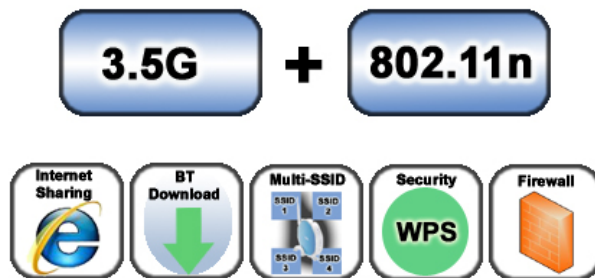

CWR-935 is not only a Wireless-N Router, but is also equipped with two USB 2.0 ports to provide users with high-speed 3.5G mobile network connectivity. The new CNet router is an all-in-one box device offering multi functionality including Internet connection sharing, Printer, Webcam, Samba and FTP Server features. CWR-935 provides Router / AP / WiFi AP modes and allows for up to 4 SSIDs configured for different network environments and applications. Embedded BT download function allows P2P users to enjoy efficient and reliable BT file downloads with up to 20000 sessions.

KEY FEATURES

- 3.5G and Cable/DSL Internet connection
- Complies with IEEE 802.11n Draft2.0, 802.11b, 802.11g
- All in one Internet-sharing AP/Router, 4x10/100 Ethernet Switch, and 300Mbps Wireless-N (Draft 2.0) Access Point
- Supports Multiple-SSIDs (up to 4)
- Support BT download function
- Supports WPS wireless security
- Supports standard UPnP and UPnP AV application
- Supports 64/128WEP / WPA / WPA2 / WPA2 Mixed wireless security
- Supports QoS (simple and advanced settings)
- Advanced firewall security with DoS prevention