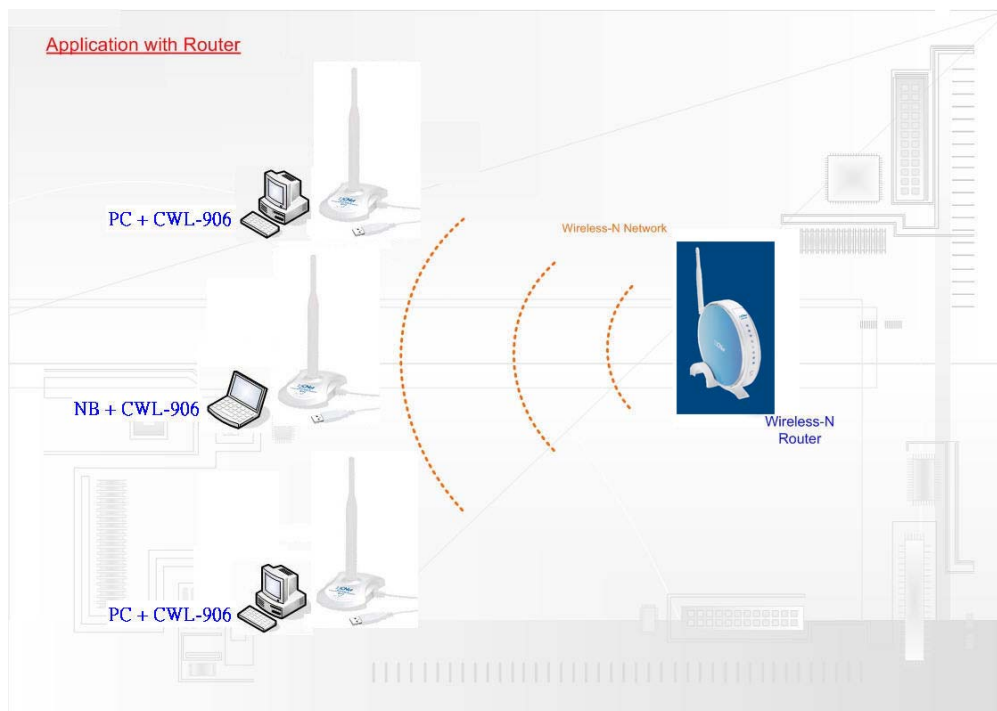

**CWL-906 Long Range Wireless-N USB adapter
With 7dBi antenna**

CWL-906 is a Wireless-N adapter capable of transferring data at upstream speeds of up to 150Mbps and downstream speeds of 300Mbps. Users can experience a robust and far reaching connection to Wireless-N networks using CNet's long range USB adapter. The magnetic base and a 3' cable offer flexible placement of the adapter to optimize it's performance. CWL-906 is easy to install and comes with drivers support for windows (including win 7) and Linux operating systems.

KEY FEATURES

- Complies with IEEE 802.11n Draft 2.0 and backward compatible with IEEE 802.11 b/g
- Maximum transmission rate up to 300Mbps(downstream)
- Great for high speed data sharing and enhanced signal converge
- WMM (802.11e) function improves quality of VoIP and video applications
- Supports WPS to simplify secure wireless connections
- Supports 64/128 bit WEP, WPA1/2-PSK, WPA1/2-802.1x and AES-CCM security
- Easy setup via setup utility