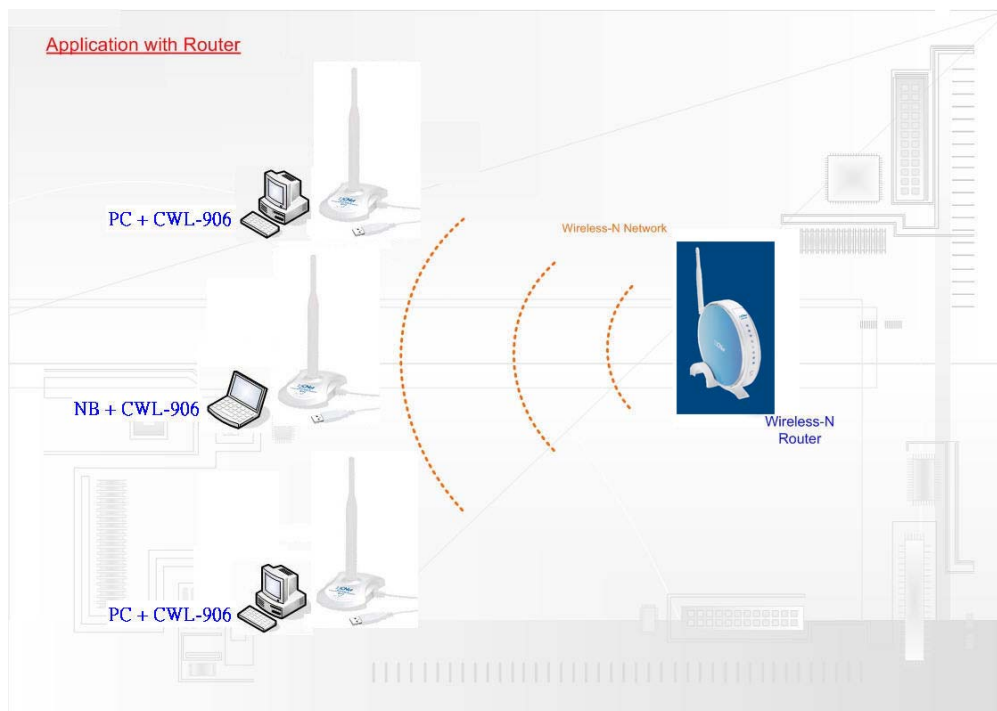

**CWL-906 Long Range Wireless-N USB adapter  
With +dBi antenna**

CWL-906 is a Wireless-N adapter capable of transferring data at upstream speeds of up to 150Mbps and downstream speeds of 300Mbps. Users can experience a robust and far reaching connection to Wireless-N networks using CNet's long range USB adapter. The magnetic base and a 3' cable offer flexible placement of the adapter to optimize it's performance. CWL-906 is easy to install and comes with drivers support for windows (including win 7), Linux and Mac operating systems.

**KEY FEATURES**

- Complies with IEEE 802.11n Draft 2.0 and backward compatible with IEEE 802.11 b/g
- Maximum transmission rate up to 300Mbps(downstream)
- Great for high speed data sharing and enhanced signal converge
- WMM (802.11e) function improves quality of VoIP and video applications
- Supports WPS to simplify secure wireless connections
- Supports 64/128 bit WEP, WPA1/2-PSK, WPA1/2-802.1x and AES-CCM security
- Easy setup via setup utility